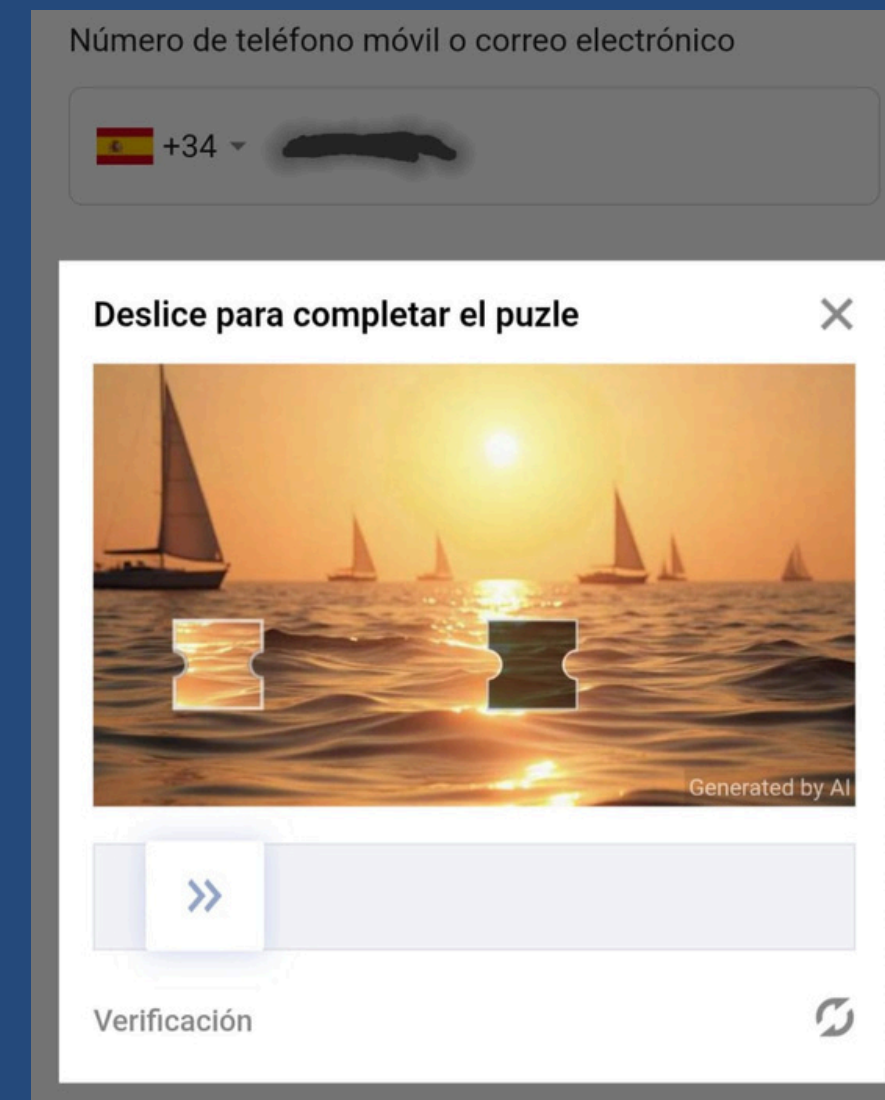

6-Completar el següent trencaclosques per obtenir el codi de verificació