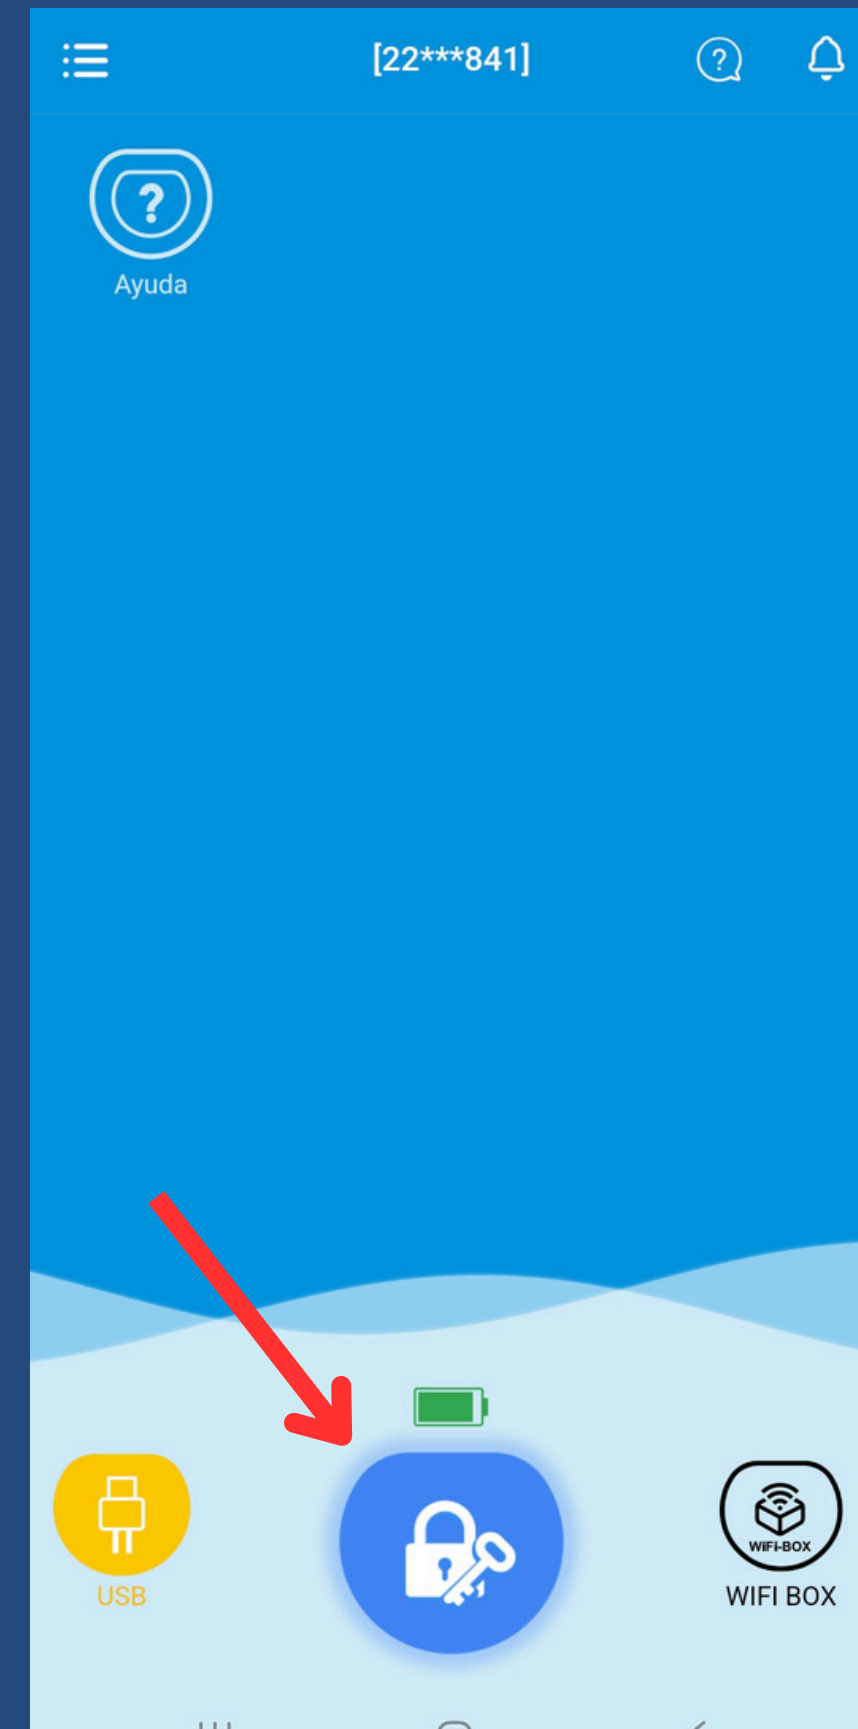

**11- Un cop us sigui habilitat l'accés us
sortirà aquesta pantalla.**

Recordau activar el Bluetooth.

**Per poder entrar al gimnàs sols haureu de
fer clic (on assenyala la fletxa vermella)**